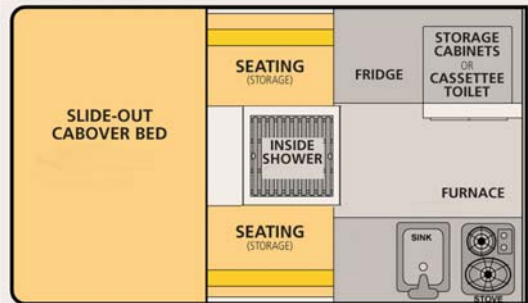

Woolrich Limited Edition Slide-in Models

Adult Sleeping: 3-4
 Height Down: Fleet = 54" Hawk & Grandby = 59"
 Extended Interior Height: Fleet = 6'4" Hawk & Grandby = 6'6"
 Roof/Wall Framing: Aluminum Exterior Material: Smooth Aluminum Siding
 20 Gallon Fresh Water Tank

Grandby Model = \$ 39,195.00

Standard Features:

All Aluminum "Flex-Frame"
 Mechanical Camper Jacks (4 corner)
 Aluminum Jack Brackets
 Compressor 130 Liter Refrigerator/Freezer (AC/DC)
 (Fleet Model will have the 85 Liter Refrigerator/Freezer)
 Forced Air Furnace w/ Thermostat
 Flush Mount Glass Top Appliances
 DSI 6 Gallon Hot Water Heater
 Hot Water Inside Shower & Outside Shower
 Power Roof Vent Fan w/ Thermostat (over bed)
 Power Roof vent Fan w/ Thermostat (over kitchen)
 8' Fiamma Side Awning
 Yakima "Tracks Only" Installed on Roof
 160 Watt Roof Mounted Solar Panel w/ Controller
 LED Rear Flood Lights
 LED Exterior Lighting Package
 2 (two) 6 Volt Deep Cycle Batteries w/ Battery Separator
 Thermal Pack
 Portable Bluetooth Speaker

Ready To Go Anywhere Package
 Cabover Bed w/ Mattress & King Slide-out
 Custom Woolrich Interior Package
 Front Dinette Seating w/ Swivel Table
 Deluxe Woolrich Fabric Cushions & Blanket
 Privacy Curtains
 Screen Door
 20V Electrical System
 30 Amp Power Converter w/ IQ4 Smart Charger
 LED Interior Lights
 LED Outside Porch Light
 2 (two) 10 lb. Propane Tanks
 Fire Extinguisher
 20 Gallon Fresh Water Tank
 Safety Exit
 Insulated Side Walls & Roof
 Rugged Vinyl Side Liner
 Aluminum Exterior Sides and One Piece Roof
 Gas Strut Roof List Assists (exterior)

Yakima JetStream Roof Rack System — \$700.00
 Bat 270 Degree Wraparound Awning — \$755.00
 120 Watt Portable Solar Panel — \$660.00
 Portable Plastic Rubbermaid Entry Step — \$40.00
 Carpet Kit — \$245.00
 Accordion Folding Scissor Entry Steps — \$490.00
 Axe & Shovel Kit (rear wall of camper) — \$425.00