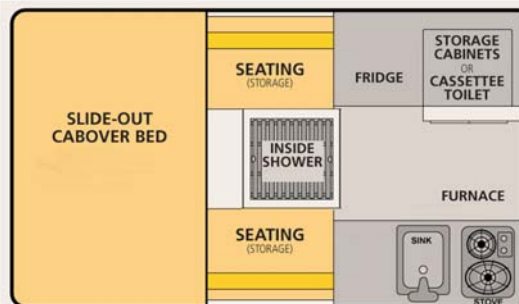

Woolrich Limited Edition Slide-in Models

Adult Sleeping: 3-4
 Height Down: Fleet = 54" Hawk & Grandby = 59"
 Extended Interior Height: Fleet = 6'4" Hawk & Grandby = 6'6"
 Roof/Wall Framing: Aluminum Exterior Material: Smooth Aluminum Siding
 20 Gallon Fresh Water Tank

Fleet & Hawk Model = \$ 38,495.00

Grandby Model = \$ 39,195.00

Standard Features:

All Aluminum "Flex-Frame"
Mechanical Camper Jacks (4 corner)
Aluminum Jack Brackets
Compressor 130 Liter Refrigerator/Freezer (AC/DC)
(Fleet Model will have the 85 Liter Refrigerator/Freezer)
Forced Air Furnace w/ Thermostat
Flush Mount Glass Top Appliances
DSI 6 Gallon Hot Water Heater
Hot Water Inside Shower & Outside Shower
Power Roof Vent Fan w/ Thermostat (over bed)
Power Roof vent Fan w/ Thermostat (over kitchen)
8' Fiamma Side Awning
Yakima "Tracks Only" Installed on Roof
160 Watt Roof Mounted Solar Panel w/ Controller
LED Rear Flood Lights
LED Exterior Lighting Package
2 (two) 6 Volt Deep Cycle Batteries w/ Battery Separator
Thermal Pack
Portable Bluetooth Speaker

Ready To Go Anywhere Package
Cabover Bed w/ Mattress & King Slide-out
Custom Woolrich Interior Package
Front Dinette Seating w/ Swivel Table
Deluxe Woolrich Fabric Cushions & Blanket
Privacy Curtains
Screen Door
20V Electrical System
30 Amp Power Converter w/ IQ4 Smart Charger
LED Interior Lights
LED Outside Porch Light
2 (two) 10 lb. Propane Tanks
Fire Extinguisher
20 Gallon Fresh Water Tank
Safety Exit
Insulated Side Walls & Roof
Rugged Vinyl Side Liner
Aluminum Exterior Sides and One Piece Roof
Gas Strut Roof List Assists (exterior)

Yakima JetStream Roof Rack System — \$700.00
Bat 270 Degree Wraparound Awning — \$755.00
120 Watt Portable Solar Panel — \$660.00
Portable Plastic Rubbermaid Entry Step — \$40.00
Carpet Kit — \$245.00
Accordion Folding Scissor Entry Steps — \$490.00
Axe & Shovel Kit (rear wall of camper) — \$425.00