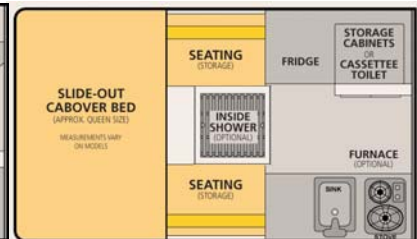

FRONT DINETTE

Northern California Factory & Showroom
109 Pioneer Avenue, Woodland, CA 95776
(530) 666-1442 www.FourWheelCampers.com

US & International Dealer Network ([Click Here for Dealers](#))