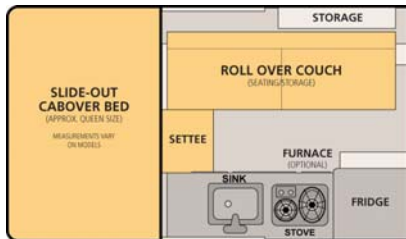

FOUR WHEEL
POP-UP CAMPERS

Fleet Model

Dry Weight: 1045 Lbs.
Height Down (including vent): 54"
Roof Length: 128"
Floor Length: 80"
Body Width: 75"

Adult Sleeping: 3-4
Extended Interior Height: 6'4"
Roof/Wall Framing: Aluminum
Exterior Material: Aluminum
Fresh Water Capacity: 20 Gallons

FOUR WHEEL
POP-UP CAMPERS

Standard Features:

All Aluminum "Flex-Frame"
Jack Brackets Only (steel brackets)
Extended Cabover Bed w/ Mattress
Finished Wood Interior
3 Piece Portable Dining Table
Formica Counter Tops
Deluxe Fabric Cushions
Privacy Curtains
Screen Door
Stainless Steel Kitchen Sink w/ Electric Water Pump
2 Burner Propane Stove w/ Cover
3-Way Refrigerator, Small 1.7 cu.ft. (AC/DC/Propane)
Camper Battery System (1 battery, wiring, separator)
120V Electrical System
30amp Power Converter w/ IQ4 Smart Charger
12 Volt Outlets
LED Interior Lights
LED Outside Porch Light
2 (two) 10 lb. Propane Tanks
Pre-wired for Solar
Fire Extinguisher
LP/CO Detector
Smoke Detector
20 Gallon Fresh Water Tank
Roll Over Couch Seating
Large Radius Louvered Passenger Side Window
Safety Exit
Roof Vent
Insulated Side Walls & Roof
Rugged Vinyl Side Liner
Aluminum Exterior Sides and One Piece Roof
Gas Strut Roof List Assists (exterior)