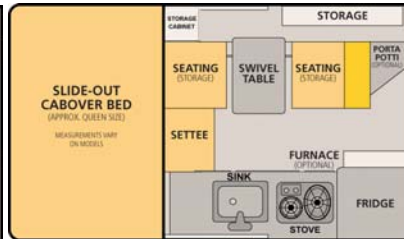

SIDE DINETTE