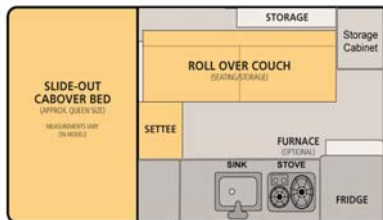

FOUR WHEEL
POP-UP CAMPERS

Grandby Model

Dry Weight: 1200 lbs.
Height Down (including vent): 59”
Roof Length: 144”
Floor Length: 96”
Body Width: 80”

Adult Sleeping: 3-4
Extended Interior Height: 6’6”
Roof/Wall Framing: Aluminum
Exterior Material: Aluminum
Fresh Water Capacity: 20 Gallons

FOUR WHEEL POP-UP CAMPERS

Standard Features:

All Aluminum "Flex-Frame"
Jack Brackets Only (steel brackets)
Extended Cabover Bed w/ Mattress
Finished Wood Interior
3 Piece Portable Dining Table
Formica Counter Tops
Deluxe Fabric Cushions
Privacy Curtains
Screen Door
Stainless Steel Kitchen Sink w/ Electric Water Pump
2 Burner Propane Stove w/ Cover
3-Way Refrigerator, Small 1.7 cu.ft. (AC/DC/Propane)
Camper Battery System (1 battery, wiring, separator)
120V Electrical System
30amp Power Converter w/ IQ4 Smart Charger
12 Volt Outlets
LED Interior Lights
LED Outside Porch Light
2 (two) 10 lb. Propane Tanks
Pre-wired for Solar
Fire Extinguisher
LP/CO Detector
Smoke Detector
20 Gallon Fresh Water Tank
Roll Over Couch Seating
Large Radius Louvered Passenger Side Window
Small Driver's Side Opening Window
Safety Exit
Roof Vent
Insulated Side Walls & Roof
Rugged Vinyl Side Liner
Aluminum Exterior Sides and One Piece Roof
Gas Strut Roof List Assists (exterior)