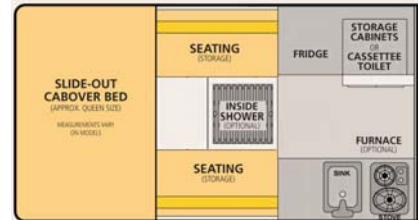

FRONT DINETTE

Northern California Factory & Showroom
109 Pioneer Avenue, Woodland, CA 95776
(530) 666-1442 www.FourWheelCampers.com

US & International Dealer Network ([Click Here for Dealers](#))