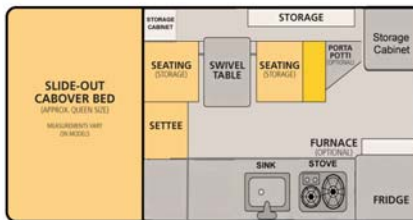

SIDE DINETTE