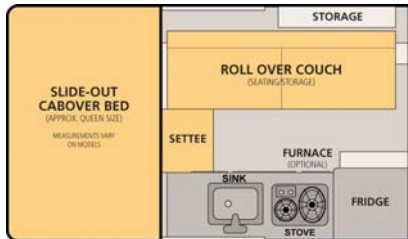

Hawk Model

<p>Dry Weight: 1100 Lbs Height Down (including vent): 59" Roof Length: 128" Floor Length: 80" Body Width: 80"</p>	<p>Adult Sleeping: 3-4 Extended Interior Height: 6'6" Roof/Wall Framing: Aluminum Exterior Material: Aluminum Fresh Water Capacity: 20 Gallons</p>
---	--

FOUR WHEEL
POP-UP CAMPERS

Standard Features:

All Aluminum "Flex-Frame"
Jack Brackets Only (steel brackets)
Extended Cabover Bed w/ Mattress
Finished Wood Interior
3 Piece Portable Dining Table
Formica Counter Tops
Deluxe Fabric Cushions
Privacy Curtains
Screen Door
Stainless Steel Kitchen Sink w/ Electric Water Pump
2 Burner Propane Stove w/ Cover
3-Way Refrigerator, Small 1.7 cu.ft. (AC/DC/Propane)
Camper Battery System (1 battery, wiring, separator)
120V Electrical System
30amp Power Converter w/ IQ4 Smart Charger
12 Volt Outlets
LED Interior Lights
LED Outside Porch Light
2 (two) 10 lb. Propane Tanks
Pre-wired for Solar
Fire Extinguisher
LP/CO Detector
Smoke Detector
20 Gallon Fresh Water Tank
Roll Over Couch Seating
Large Radius Louvered Passenger Side Window
Safety Exit
Roof Vent
Insulated Side Walls & Roof
Rugged Vinyl Side Liner
Aluminum Exterior Sides and One Piece Roof
Gas Strut Roof List Assists (exterior)