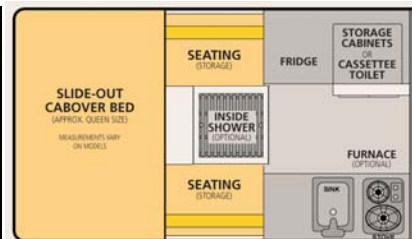

FRONT DINETTE

Northern California Factory & Showroom
109 Pioneer Avenue, Woodland, CA 95776
(530) 666-1442   www.FourWheelCampers.com
US & International Dealer Network ([Click Here for Dealers](#))